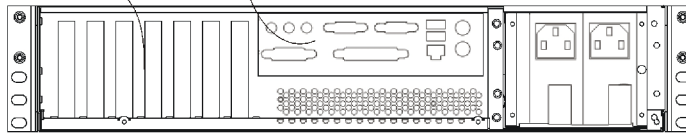

Rear window for LP-PCI

Standard I/O Plate

U2010SA3L

Dimensions
unit : mm

8cm Hot swap fan x 4